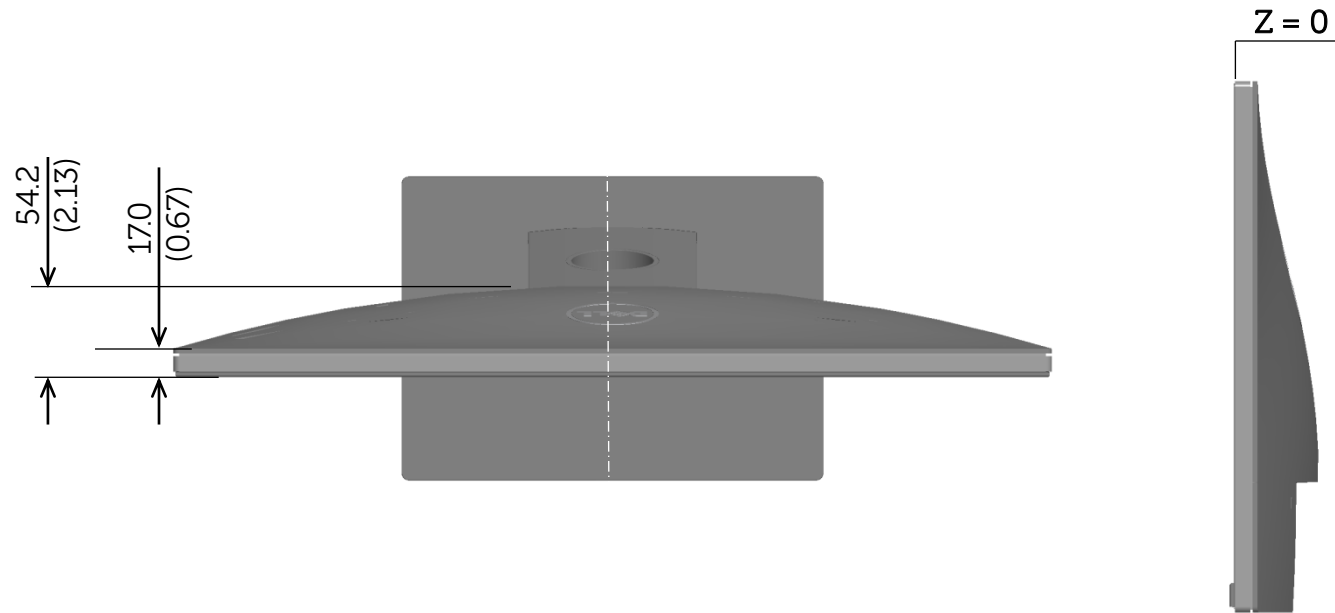

# S2216H Outline Dimension

Nominal Dimensions  
Unit: mm(inch)

Back view of Monitor without stand

# S2316H Outline Dimension

Nominal  
Dimensions  
Unit: mm(inch)

Back view of Monitor without stand