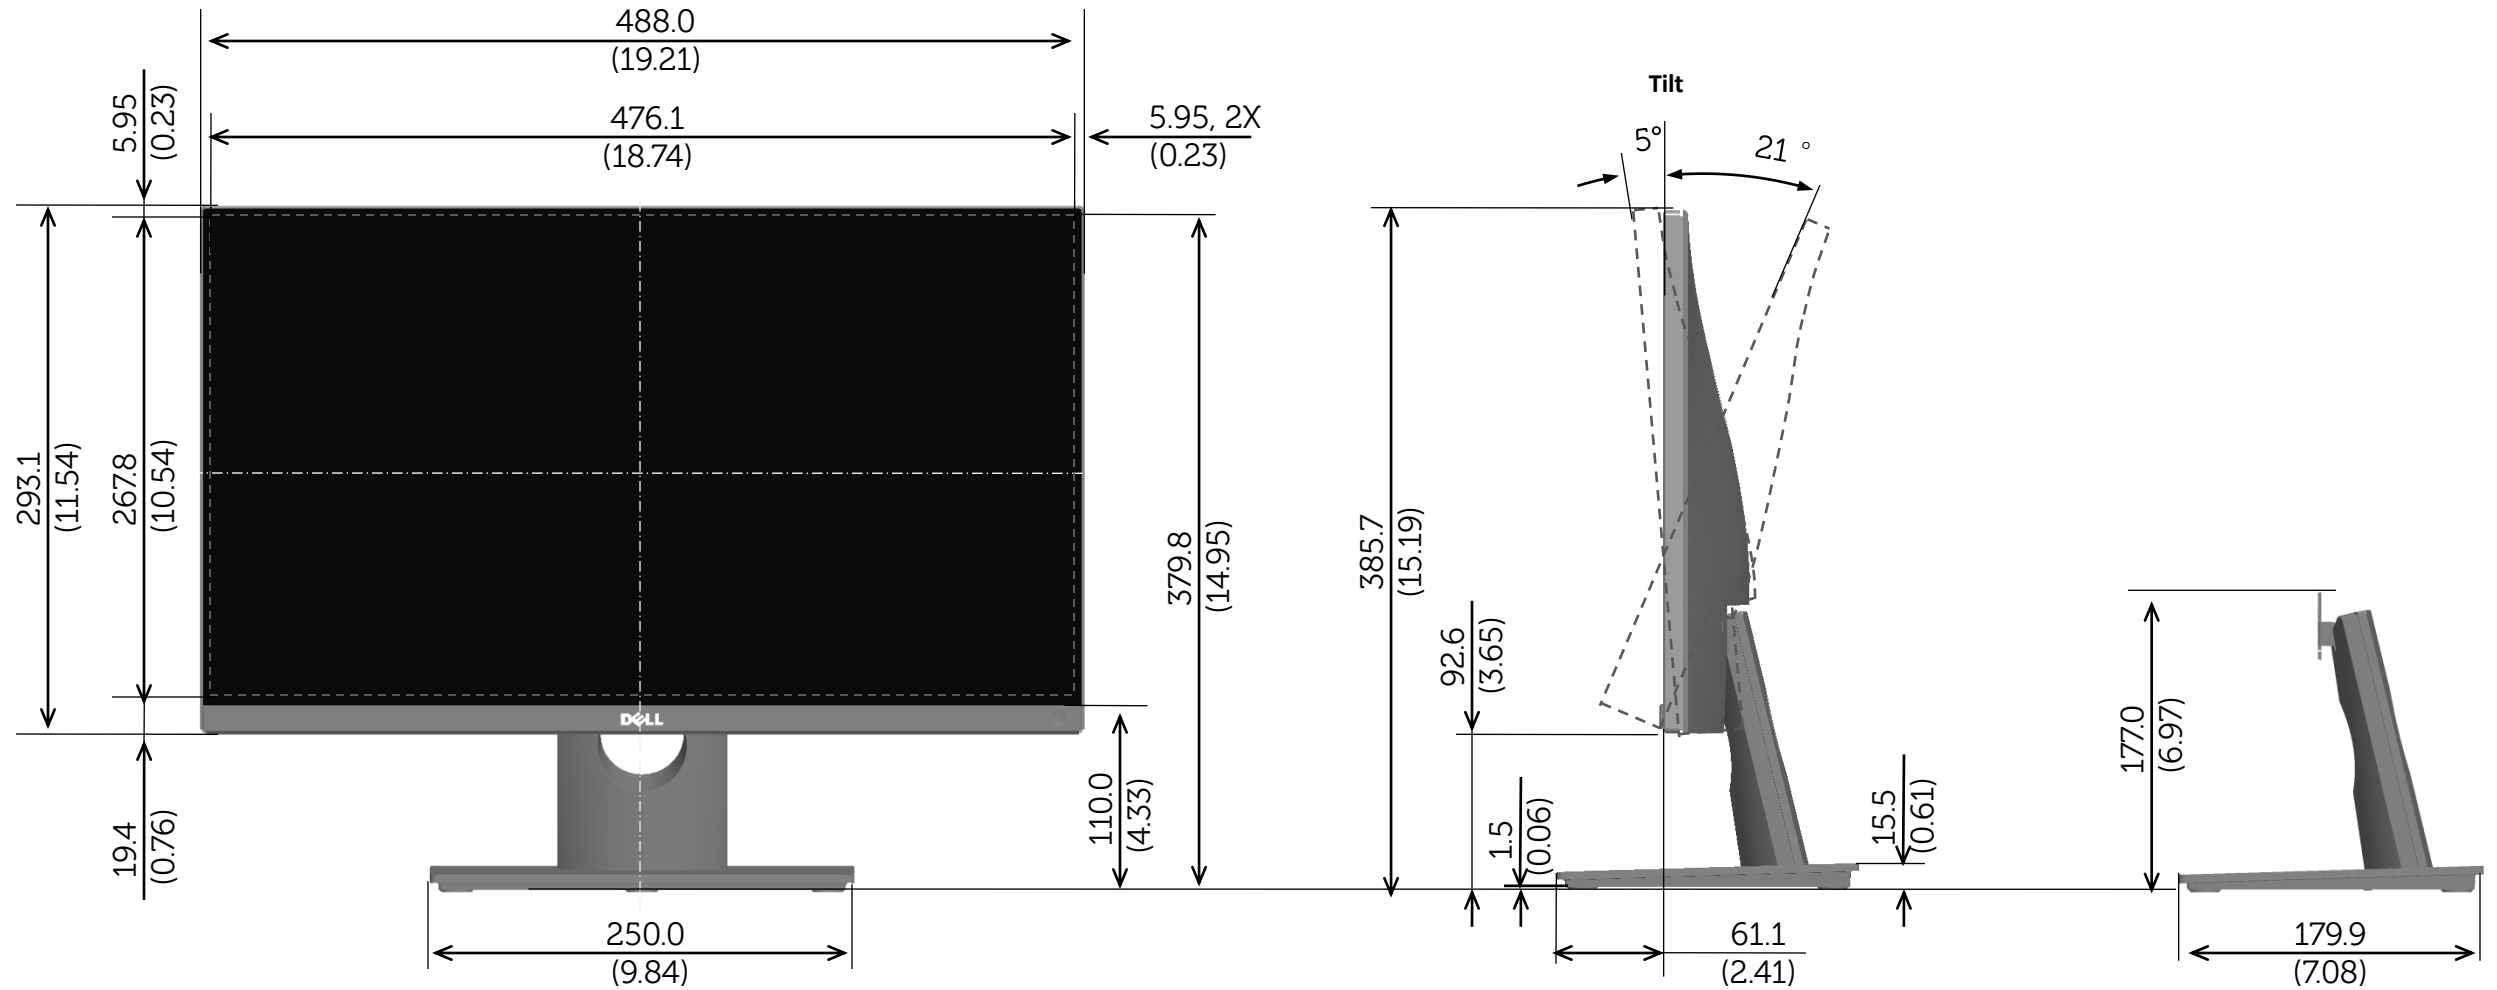

# S2216H Outline Dimension

Nominal Dimensions  
Unit: mm(inch)

Back view of Monitor without stand

# S2316H Outline Dimension

Nominal  
Dimensions  
Unit: mm(inch)

Back view of Monitor without stand